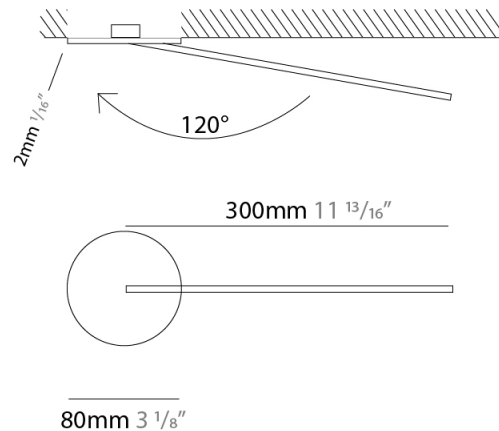

PROJECT	_____
TYPE	_____
SPECIFIER	_____
QUANTITY	_____
DATE	_____

SPILLO 1 ROD RECESSED

D46021- _____ - _____
base number   Color   Finish
                          Temperature   Options

1. To build a product code in our configurator select the specify button on the base model # product page
2. To build a manual product code on this datasheet choose from the options listed below in blue font and add the suffix to the base model #

GENERAL

Series: Spillo
Subseries: Spillo 1 Rod
Brand: Icone
Division: Design
Mounting Type: Recessed
Mounting Location: Wall
Subcategory: Ambient

PHYSICAL

Shape: Rectangle
Width (mm): 50
Width (in): 1 ¹⁵/₁₆
Height (mm): 300
Height (in): 11 ¹³/₁₆
Light Distribution: Adjustable
Fixture Finish: WHI / BLK / CHR / BGD
Fixture Material: Brass

ELECTRICAL

Lamp Type: LED
Total Output Wattage (W): 3.96
Dimming: 0-10V Dimming
Driver Included: No
Driver Location: Remote
Driver Type: Constant Voltage - 120 / 277Vac
Driver Class: Class 2
Input Voltage (V): 120 - 277
Output Voltage (V): 12
Upon Request: (Not included, see components) 0-10Vdc dimming / 277Vac

LED

Color Temperature (°K): 2700 / 3000
Nominal Lumen (lm): 330
CRI: >90 CRI
Lamp Life (hrs): 50000

OPTICAL

Adjustability: Tilt 120°

RATINGS AND CERTIFICATIONS

Certified By: Certified for North American Standards
IP rating: IP20