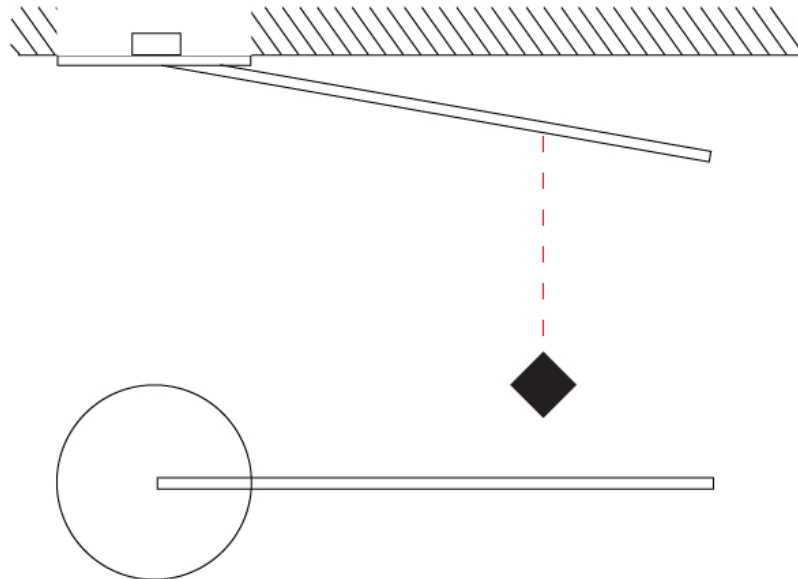

SPILO 1 ROD RECESSED

D46020-

PROJECT

TYPE

SPECIFIER

QUANTITY

DATE

D