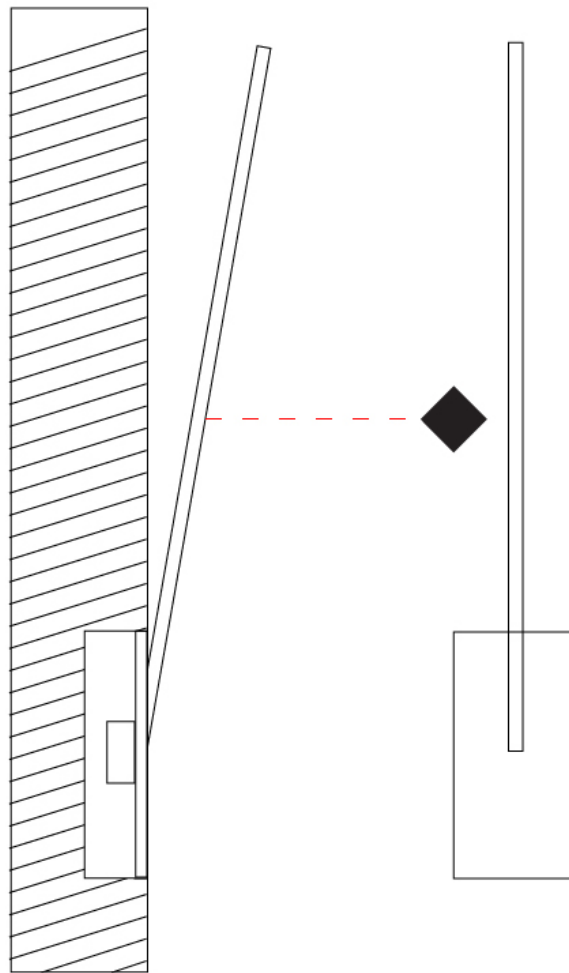

SPILLO 1 ROD RECESSED

D46012-

PROJECT

TYPE

SPECIFIER

QUANTITY

DATE

D