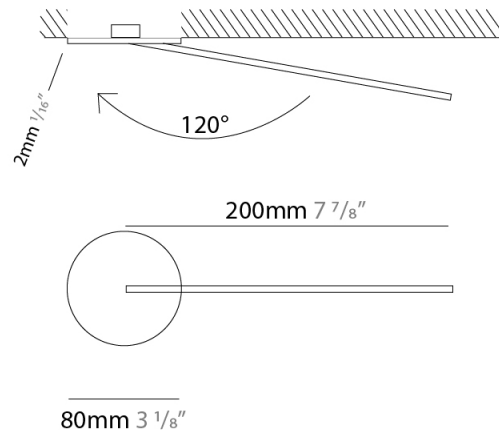

SPILLO 1 ROD RECESSED

D46020- _____ - _____
base number   Color   Finish
                                 Temperature   Options

1. To build a product code in our configurator select the specify button on the base model # product page
2. To build a manual product code on this datasheet choose from the options listed below in blue font and add the suffix to the base model #

GENERAL

Series: Spillo
Subseries: Spillo 1 Rod
Brand: Icone
Division: Design
Mounting Type: Recessed
Mounting Location: Wall
Subcategory: Ambient

PHYSICAL

Shape: Rectangle
Width (mm): 50
Width (in): 1 ¹⁵/₁₆
Height (mm): 200
Height (in): 7 ⁷/₈
Light Distribution: Adjustable
Fixture Finish: WHI / BLK / CHR / BGD
Fixture Material: Brass

ELECTRICAL

Lamp Type: LED
Total Output Wattage (W): 2.64
Dimming: 0-10V Dimming
Driver Included: No
Driver Location: Remote
Driver Type: Constant Voltage - 120 / 277Vac
Driver Class: Class 2
Input Voltage (V): 120 - 277
Output Voltage (V): 12
Upon Request: (Not included, see components) 0-10Vdc dimming / 277Vac

LED

Color Temperature (°K): 2700 / 3000
Nominal Lumen (lm): 220
CRI: >90 CRI
Lamp Life (hrs): 50000

OPTICAL

Adjustability: Tilt 120°

RATINGS AND CERTIFICATIONS

Certified By: Certified for North American Standards
IP rating: IP20