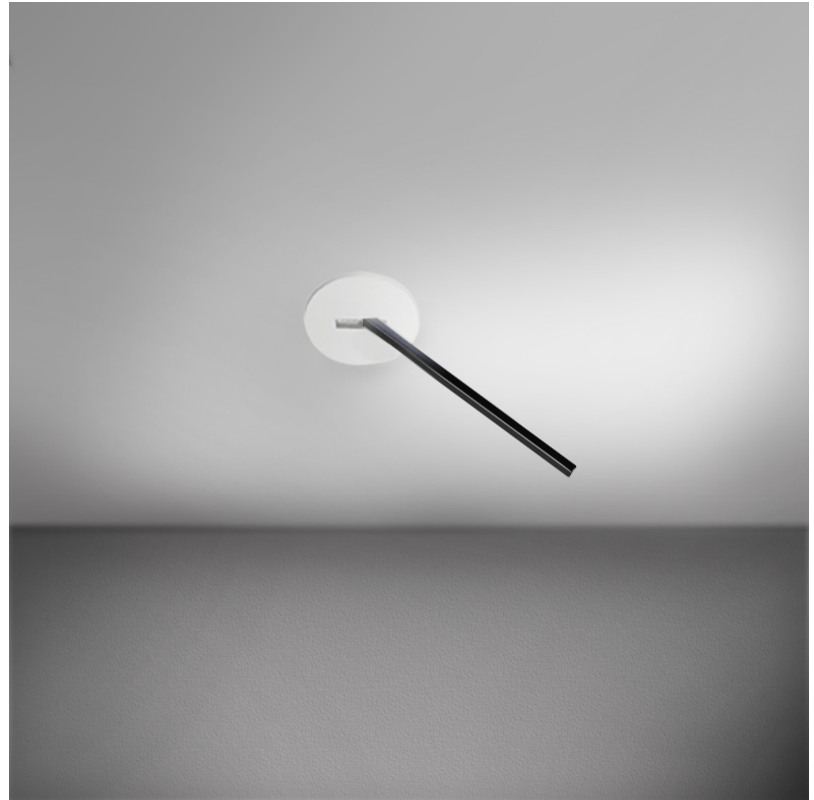

PROJECT	_____
TYPE	_____
SPECIFIER	_____
QUANTITY	_____
DATE	_____

SPILLO 1 ROD RECESSED

D46021- _____ - _____
base number   Color   Finish
                          Temperature   Options

1. To build a product code in our configurator select the specify button on the base model # product page
2. To build a manual product code on this datasheet choose from the options listed below in blue font and add the suffix to the base model #

GENERAL

Series: Spillo
Subseries: Spillo 1 Rod
Brand: Icone
Division: Design
Mounting Type: Recessed
Mounting Location: Wall
Subcategory: Ambient

PHYSICAL

Shape: Rectangle
Width (mm): 50
Width (in): 1 ¹⁵/₁₆
Height (mm): 300
Height (in): 11 ¹³/₁₆
Light Distribution: Adjustable
Fixture Finish: WHI / BLK / CHR / BGD
Fixture Material: Brass

ELECTRICAL

Lamp Type: LED
Total Output Wattage (W): 3.96
Dimming: 0-10V Dimming
Driver Included: No
Driver Location: Remote
Driver Type: Constant Voltage - 120 / 277Vac
Driver Class: Class 2
Input Voltage (V): 120 - 277
Output Voltage (V): 12
Upon Request: (Not included, see components) 0-10Vdc dimming / 277Vac

LED

Color Temperature (°K): 2700 / 3000
Nominal Lumen (lm): 330
CRI: >90 CRI
Lamp Life (hrs): 50000

OPTICAL

Adjustability: Tilt 120°

RATINGS AND CERTIFICATIONS

Certified By: Certified for North American Standards
IP rating: IP20